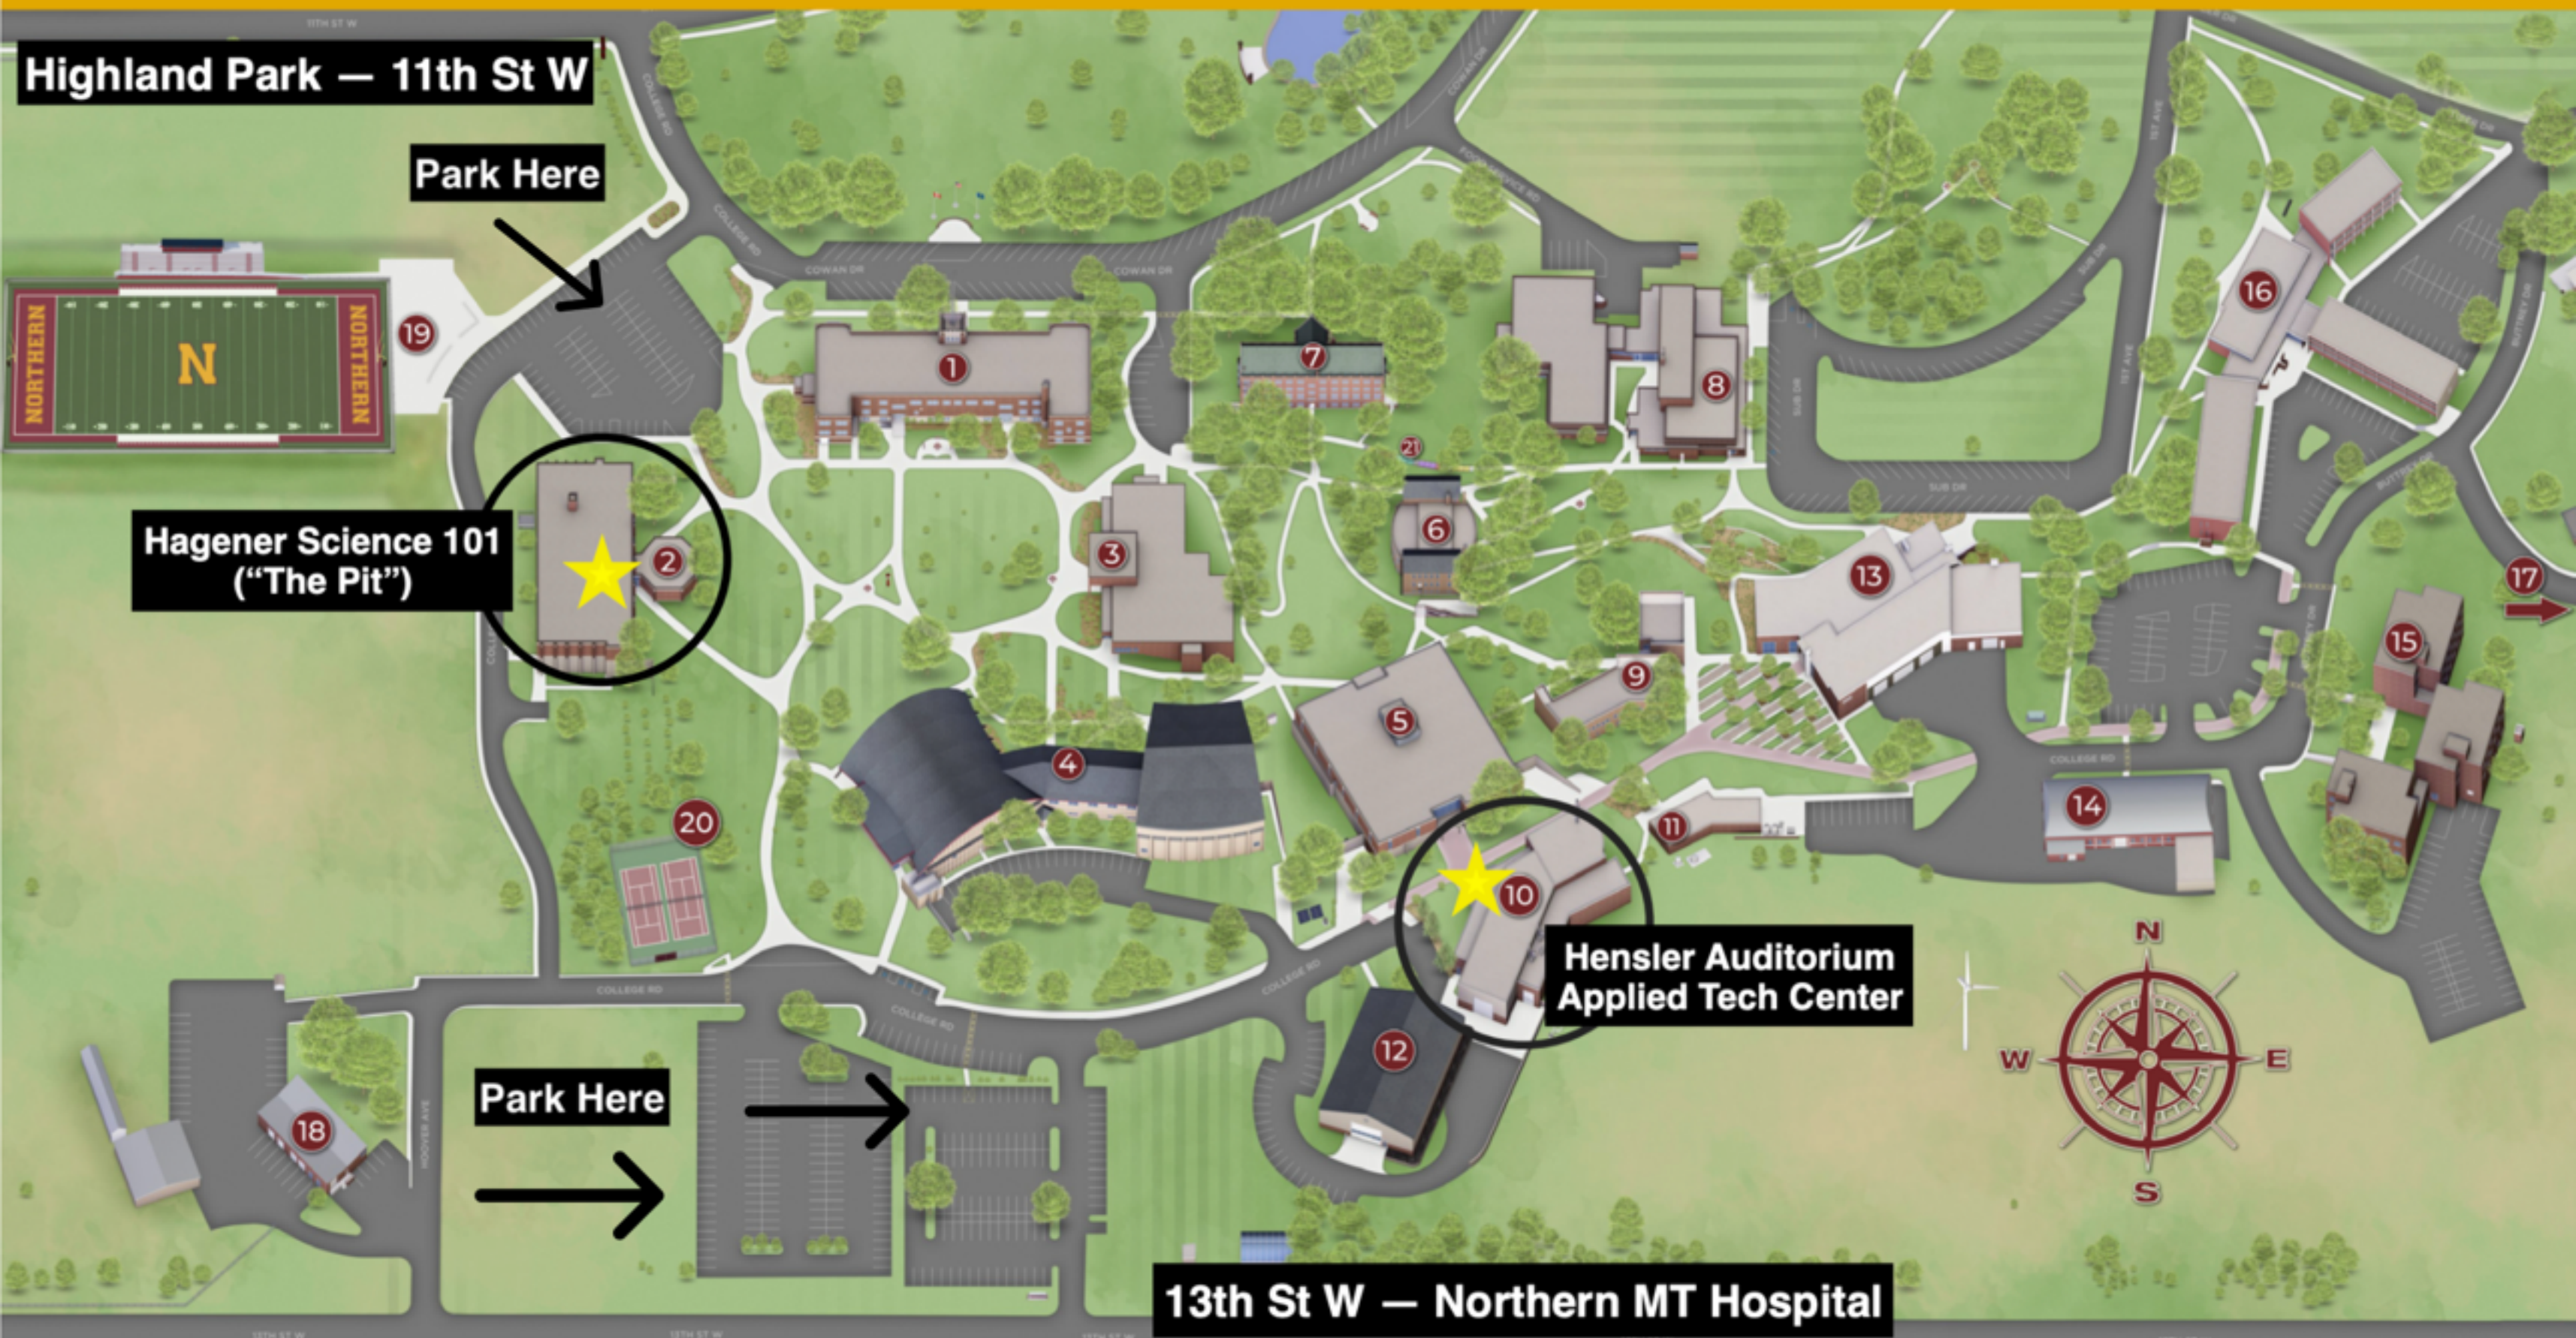

MSU-NORTHERN CAMPUS MAP

1: Cowan Hall
2: Hagener Science Center
3: Vande-Bogart Library
4: Armory Gymnasium
5: Brockmann Center
6: Pershing Hall

7: Donaldson Hall
8: Student Union Building
9: Electronics Tech. Building
10: Applied Tech. Center
11: Adv. Fuel Center
12: Auto. Mech. Building

13: Diesel Tech. Center
14: Metals Tech. Building
15: MacKenzie Hall
16: Morgan Hall
17: Student Family Housing
18: Physical Plant

19: Tilleman Field
20: Tennis Court
21: Hello Walk