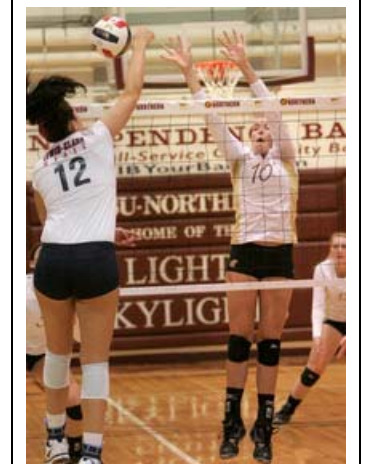

Northern's Sierra Diehl (right) tries to block a Lewis-Clark State hitter during a Frontier Conference volleyball match Saturday afternoon in Havre. The Skylights lost to the Warriors on Senior Day. Northern fell to 5-7 in the Frontier Conference and will finish the regular season this weekend with road matches at Carroll and RMC.