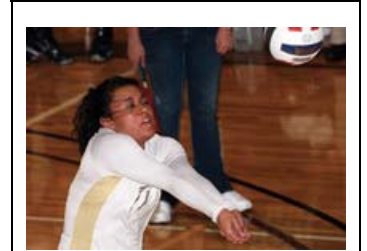

And the Saints would trail just two more times the entire night.

In the second set, Carroll ripped off an early 6-0 run and led 7-3. Northern rebounded with kills from Williams and Hillary Isleifson and some excellent defense in the back row. But after a Samantha Hutcheson tip kill to pull Northern to 19-17, the Saints gave up just two more points the rest of the way.

Northern did try to rally early in the third set, leading twice in the first 10 points. But by then, the errors were mounting and Carroll was rolling. A 9-1 Saints' run gave them a commanding 17-11 lead in the third set, and while Northern did mount a charge, it wasn't enough to push the Skylights through.

"A couple of things that really hurt is against Carroll was, we didn't do a good job of establishing a presence at the net," Huebsch said. "Two blocks against a team that big is not going to get it done. And it also seemed like at times, right when we could have really grabbed momentum, we made some really bad unforced errors. Too many errors and mistakes, that really summed up the weekend for us."

The Saints did out-hit the Skylights but not by much. Northern did have three more kills than Carroll with Isleifson leading the way in that category with 10. She also had 19 assists and 10 digs for a strong all-around match. Lawson, Diehl and Hutcheson finished the night with six kills apiece, while Holly Cartwright had 10 digs. Carroll was led by Telin's nine kills.

Montana State University-Northern's Lynnsie Togiai makes a dig during Friday night's Frontier Conference volleyball match between Northern and Carroll College.